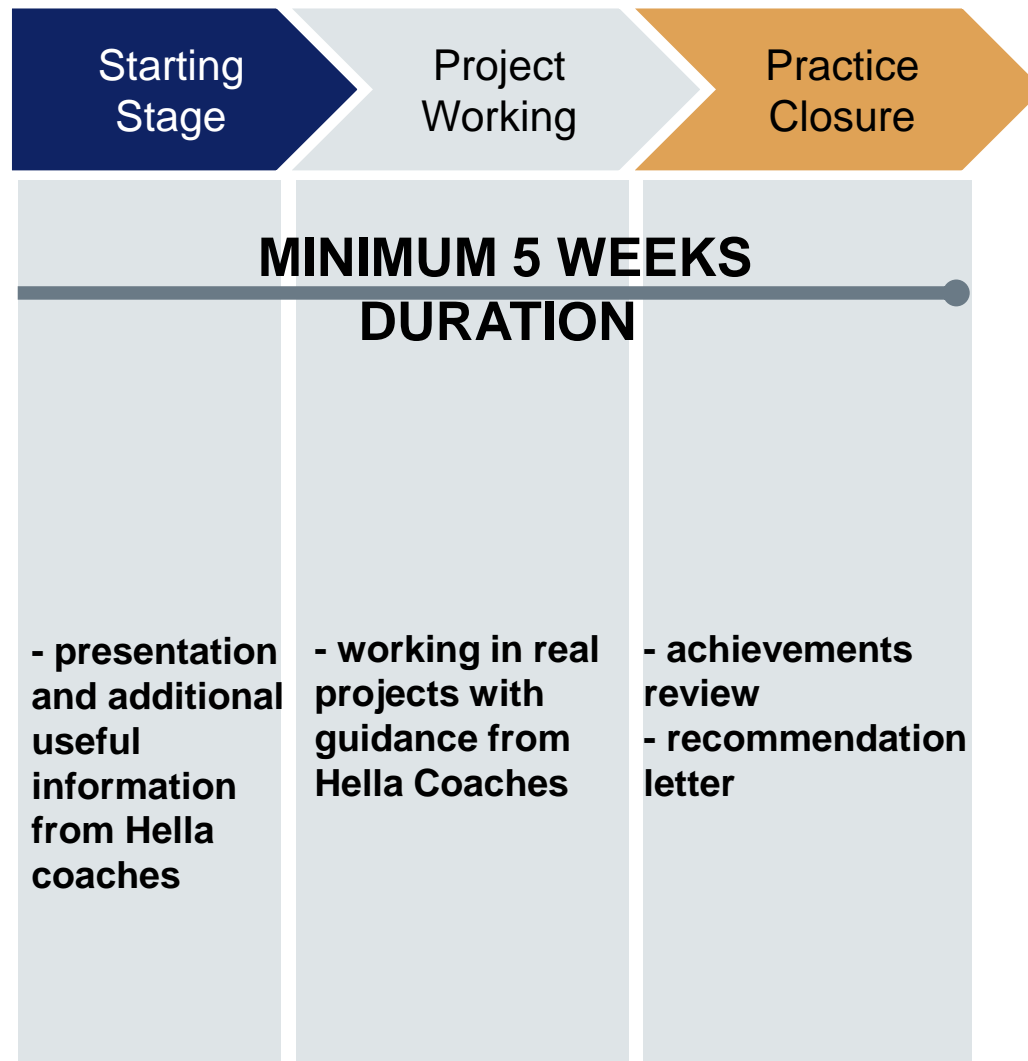

Hella Lab

Hella Embedded Club at UCV

What Is Hella Embedded Club

Hella Embedded Club at UCV University Project

REQUIREMENTS

PROJECT PLAN

SUPPORT

**DEVELOPMENT
AND
TESTING**

Hella Embedded Club at UCV University Project

Hella Embedded Club at UCV

University Project

Hella Embedded Club at UCV

University Project

Introduction Stage

25.10.2012

Room363
16:00

- **information and processes used during project's development**
- **enrollment**

Hella Embedded Club at UCV Practice

Hella Embedded Club at UCV Practice

Hella Embedded Club at UCV

Hella Contest

Hella Embedded Club at UCV