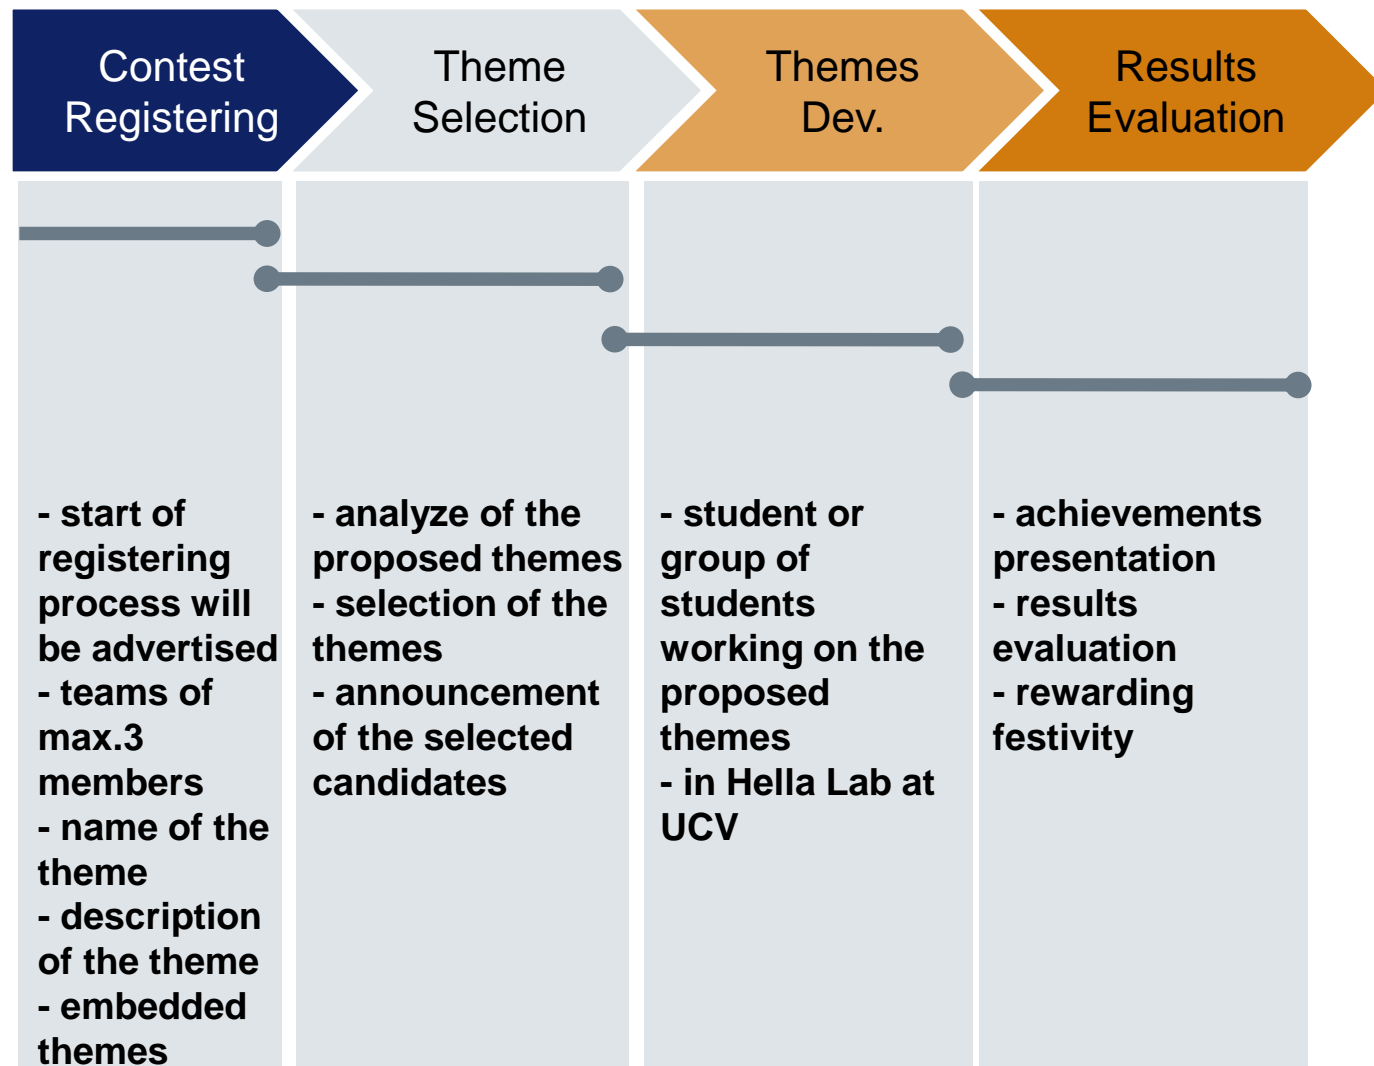

Hella Lab

Hella Embedded Club at UCV

What Is Hella Embedded Club

Hella Embedded Club at UCV University Project

REQUIREMENTS

PROJECT PLAN

SUPPORT

**DEVELOPMENT
AND
TESTING**

Hella Embedded Club at UCV University Project

Hella Embedded Club at UCV

University Project

Hella Embedded Club at UCV

University Project

Introduction Stage

25.10.2012

Room363
16:00

- **information and processes used during project's development**
- **enrollment**

Hella Embedded Club at UCV Practice

Hella Embedded Club at UCV Practice

Hella Embedded Club at UCV

Hella Contest

Hella Embedded Club at UCV

Hella Contest

Hella Embedded Club at UCV Diploma Projects

- Hella will propose “Diploma Themes”
- University Professors will be in charge of coordinating and coaching the students

Hella Embedded Club at UCV