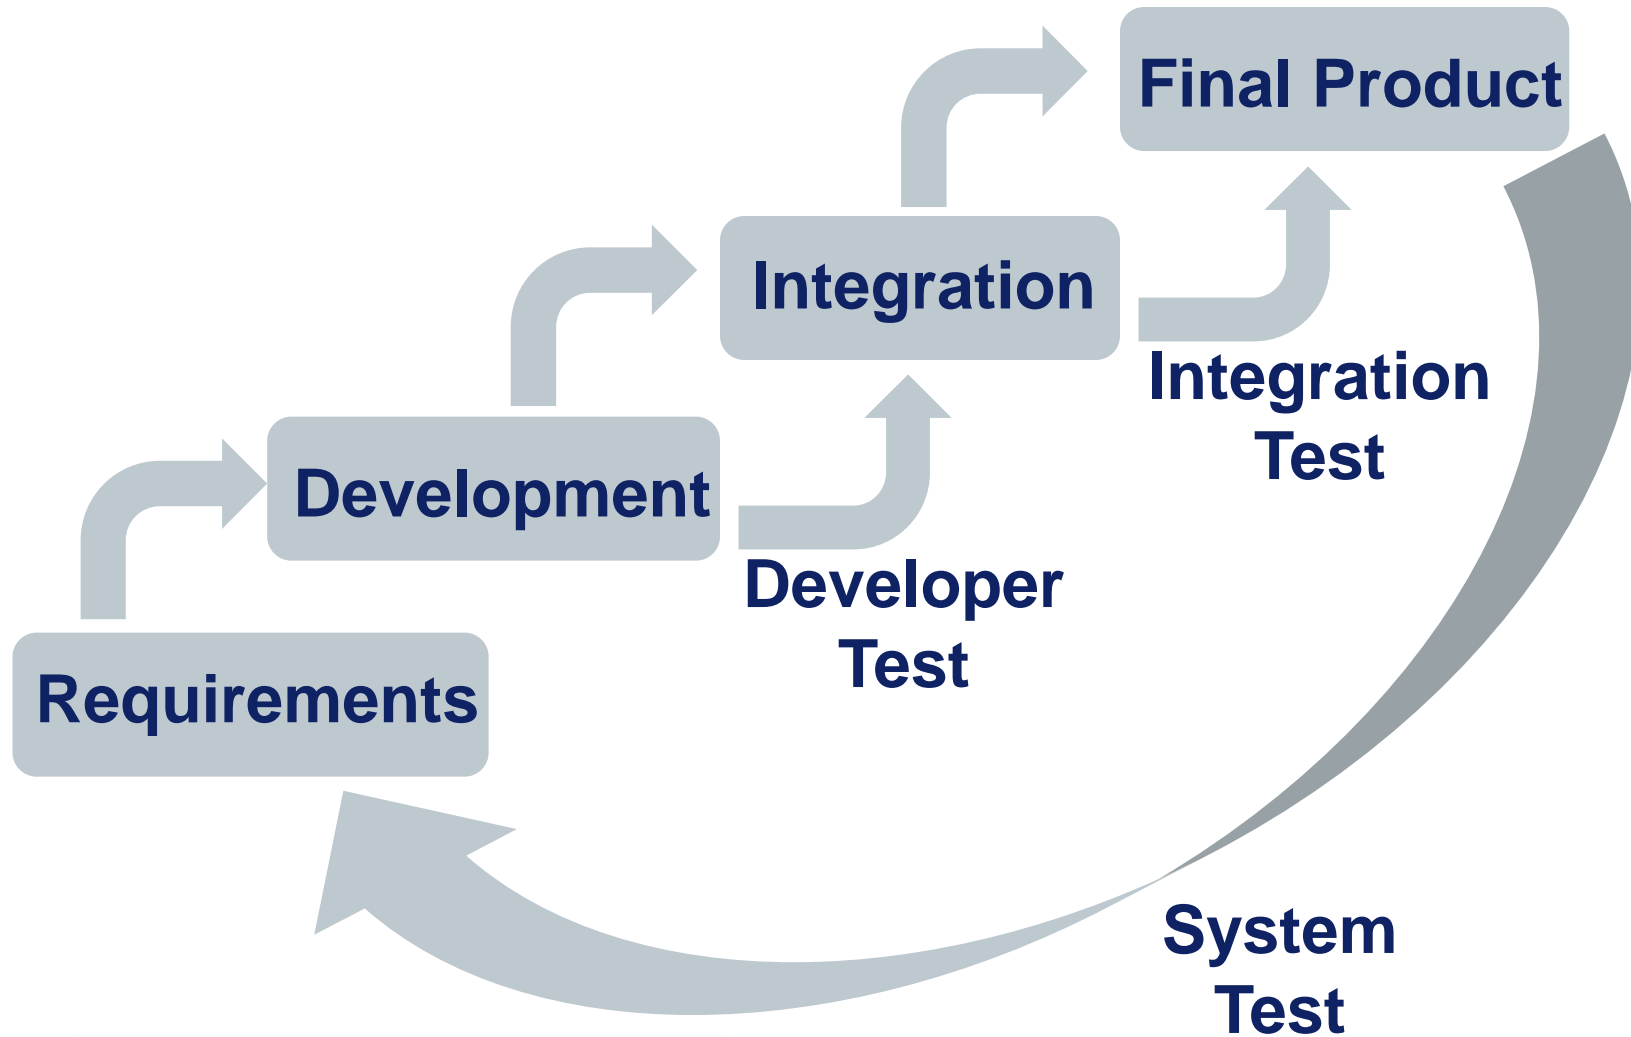

Hella Embedded Club at UCV “University Project” Evolution

Hella Embedded Club at UCV “University Project” Evolution

- 18 students enrolled
- 8 students reached the second phase
- 3 students hired

Hella Embedded Club at UCV

Hella Lab

Hella Embedded Club at UCV

What Is Hella Embedded Club

Hella Embedded Club at UCV University Project

REQUIREMENTS

PROJECT PLAN

SUPPORT

**DEVELOPMENT
AND
TESTING**

Hella Embedded Club at UCV University Project

Hella Embedded Club at UCV

University Project

Hella Embedded Club at UCV

University Project

Introduction Stage

25.10.2012

Room363
16:00

- **information and processes used during project's development**
- **enrollment**

Hella Embedded Club at UCV Practice

Hella Embedded Club at UCV Practice

Hella Embedded Club at UCV

Hella Contest

Hella Embedded Club at UCV