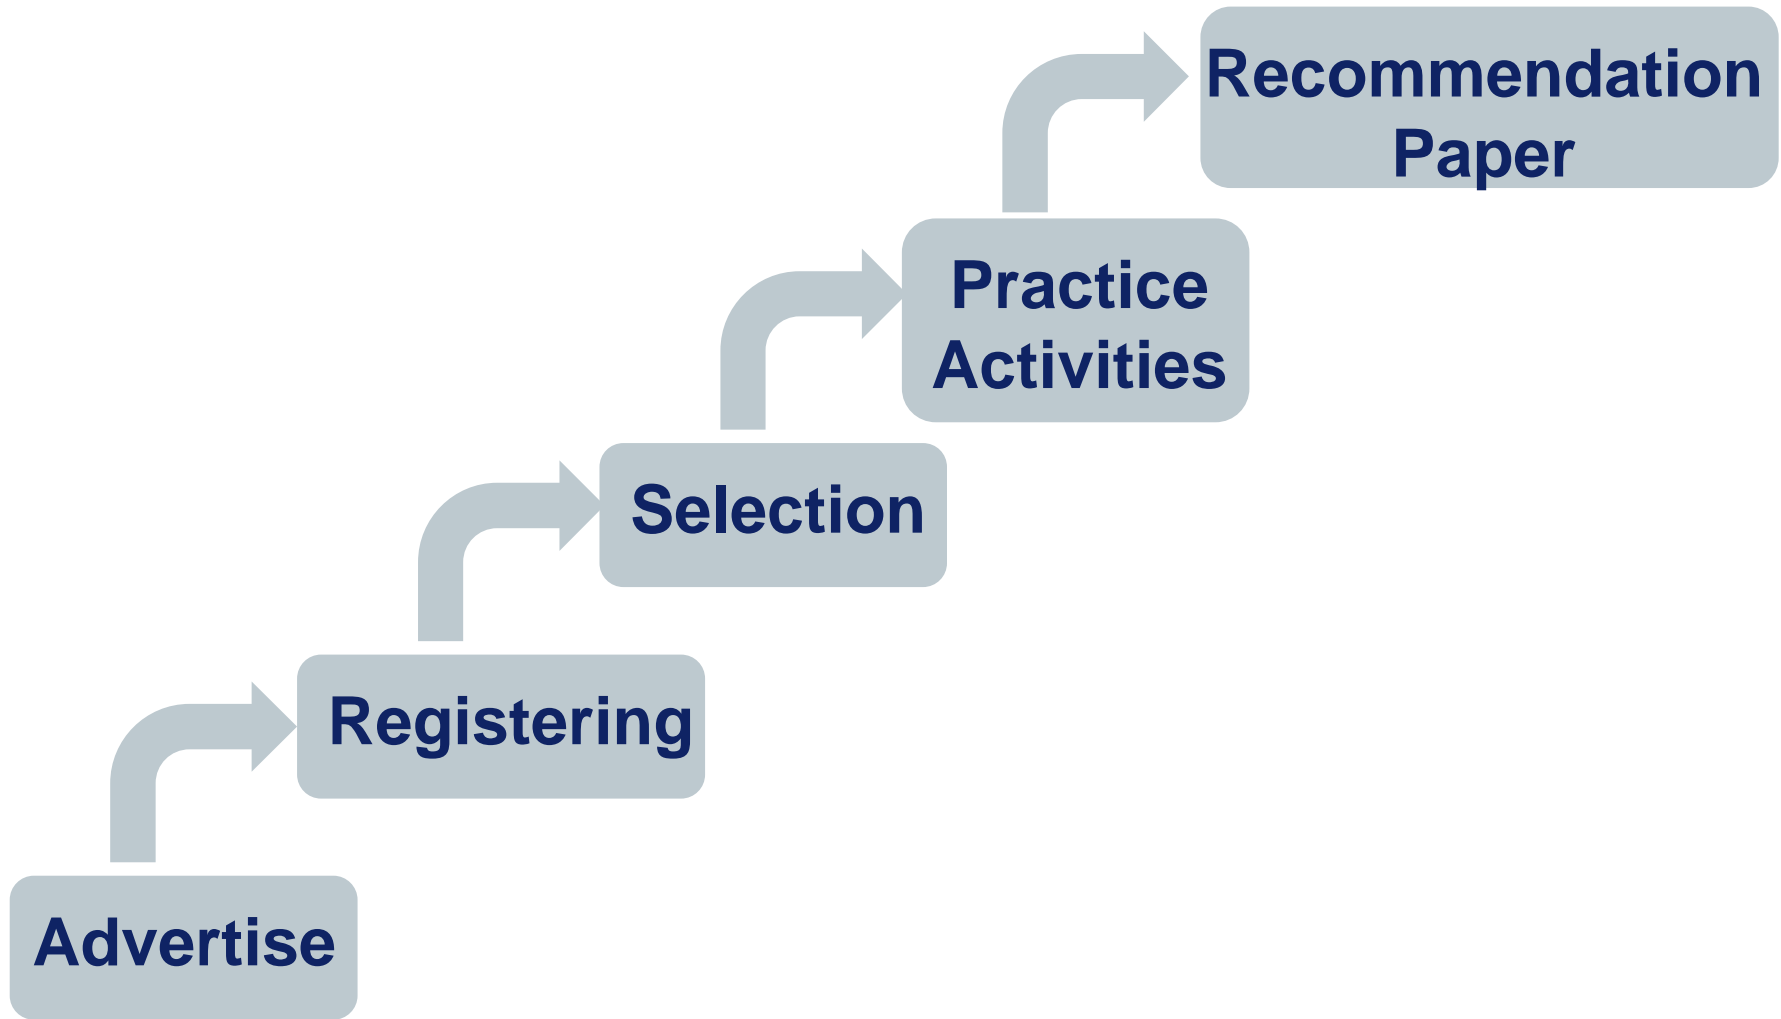

Hella Lab

Hella Embedded Club at UCV

What Is Hella Embedded Club

Hella Embedded Club at UCV University Project

REQUIREMENTS

PROJECT PLAN

SUPPORT

**DEVELOPMENT
AND
TESTING**

Hella Embedded Club at UCV University Project

Hella Embedded Club at UCV

University Project

Hella Embedded Club at UCV

University Project

Introduction Stage

25.10.2012

Room363
16:00

- **information and processes used during project's development**
- **enrollment**

Hella Embedded Club at UCV Practice

Hella Embedded Club at UCV Practice

Hella Embedded Club at UCV

Hella Contest

Hella Embedded Club at UCV