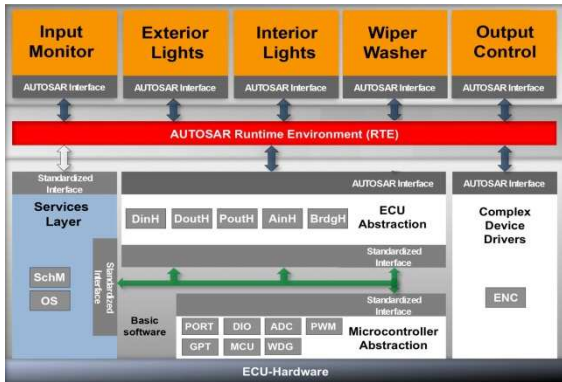

Hella Embedded Club at UCV “University Project” Evolution

Hella Embedded Club at UCV “University Project” Evolution

- 18 students enrolled
- 8 students reached the second phase
- 3 students hired

Hella Embedded Club at UCV

Hella Lab

Hella Embedded Club at UCV

What Is Hella Embedded Club

Hella Embedded Club at UCV University Project

REQUIREMENTS

PROJECT PLAN

SUPPORT

**DEVELOPMENT
AND
TESTING**

- **information and processes used during project's development**
- **enrollment**

Hella Embedded Club at UCV Practice

Hella Embedded Club at UCV Practice

Hella Embedded Club at UCV

Hella Contest

Hella Embedded Club at UCV