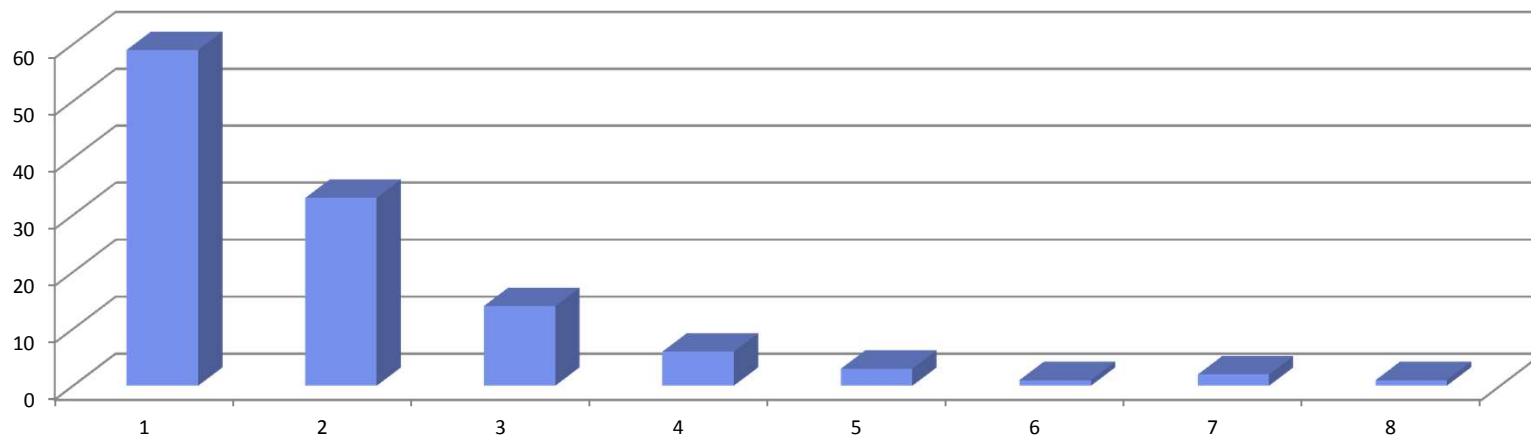

Hella Embedded Club at UCV

Hiring Statistics

• Overall UCV:	119 employees
1. Computers department:	59
2. Automation department:	33
3. Fac. Mathematics and Computer Science:	14
4. Electronics department:	6
5. Fac. of Electrical Engineering:	3
6. Fac. of Mechanics:	1
7. Fac. of Letters and Foreign Languages:	2
8. Fac. of Sports:	1