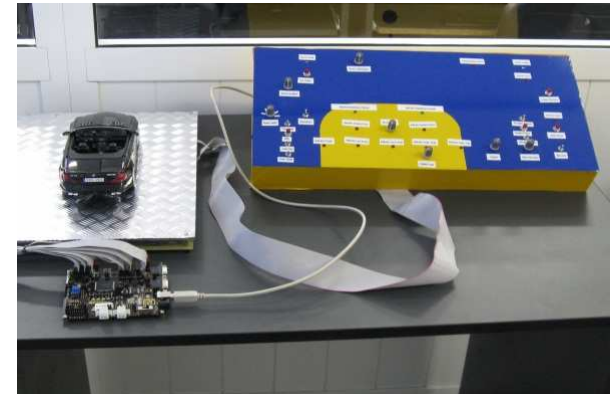

Hella Embedded Club at UCV “University Project” Evolution

Hella Embedded Club at UCV “University Project” Evolution

- 18 students enrolled
- 8 students reached the second phase
- 3 students hired

Hella Embedded Club at UCV

Hella Lab

Hella Embedded Club at UCV

What Is Hella Embedded Club

Hella Embedded Club at UCV University Project

REQUIREMENTS

PROJECT PLAN

SUPPORT

**DEVELOPMENT
AND
TESTING**