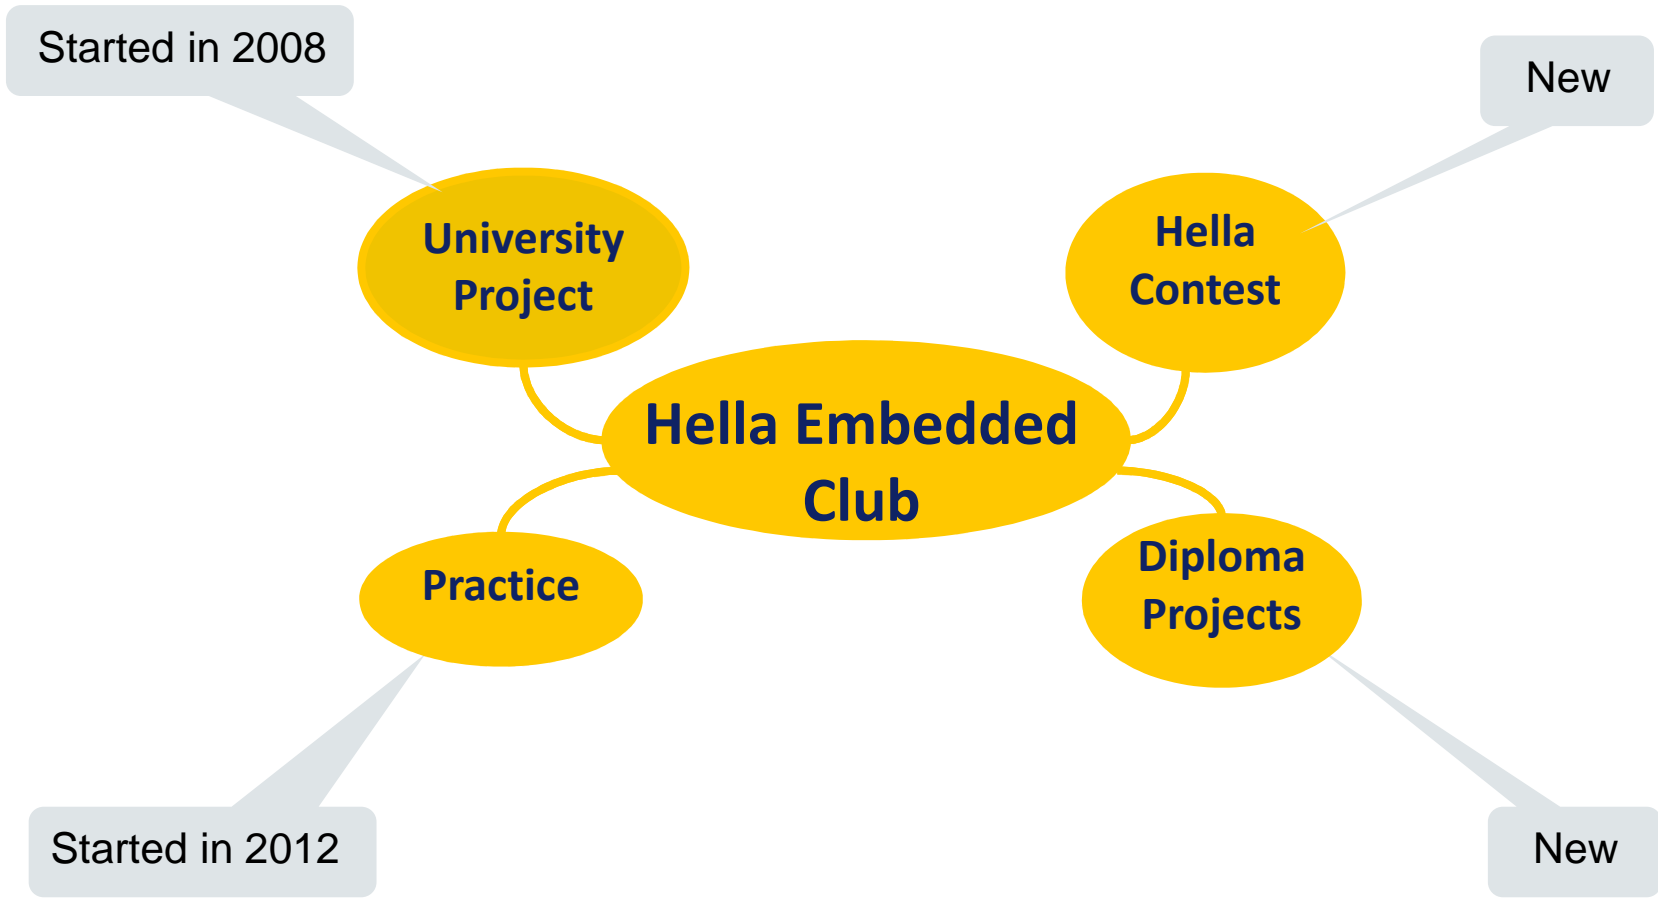

Hella Embedded Club at UCV

Hiring Statistics

• Overall UCV:	119 employees
1. Computers department:	59
2. Automation department:	33
3. Fac. Mathematics and Computer Science:	14
4. Electronics department:	6
5. Fac. of Electrical Engineering:	3
6. Fac. of Mechanics:	1
7. Fac. of Letters and Foreign Languages:	2
8. Fac. of Sports:	1

Hella Embedded Club at UCV “University Project” Evolution

Hella Embedded Club at UCV “University Project” Evolution

- 18 students enrolled
- 8 students reached the second phase
- 3 students hired

Hella Embedded Club at UCV

Hella Lab

Hella Embedded Club at UCV

What Is Hella Embedded Club

Hella Embedded Club at UCV University Project

REQUIREMENTS

PROJECT PLAN

SUPPORT

**DEVELOPMENT
AND
TESTING**

Hella Embedded Club at UCV University Project

Hella Embedded Club at UCV

University Project

Hella Embedded Club at UCV

University Project

Introduction Stage

25.10.2012

Room363
16:00