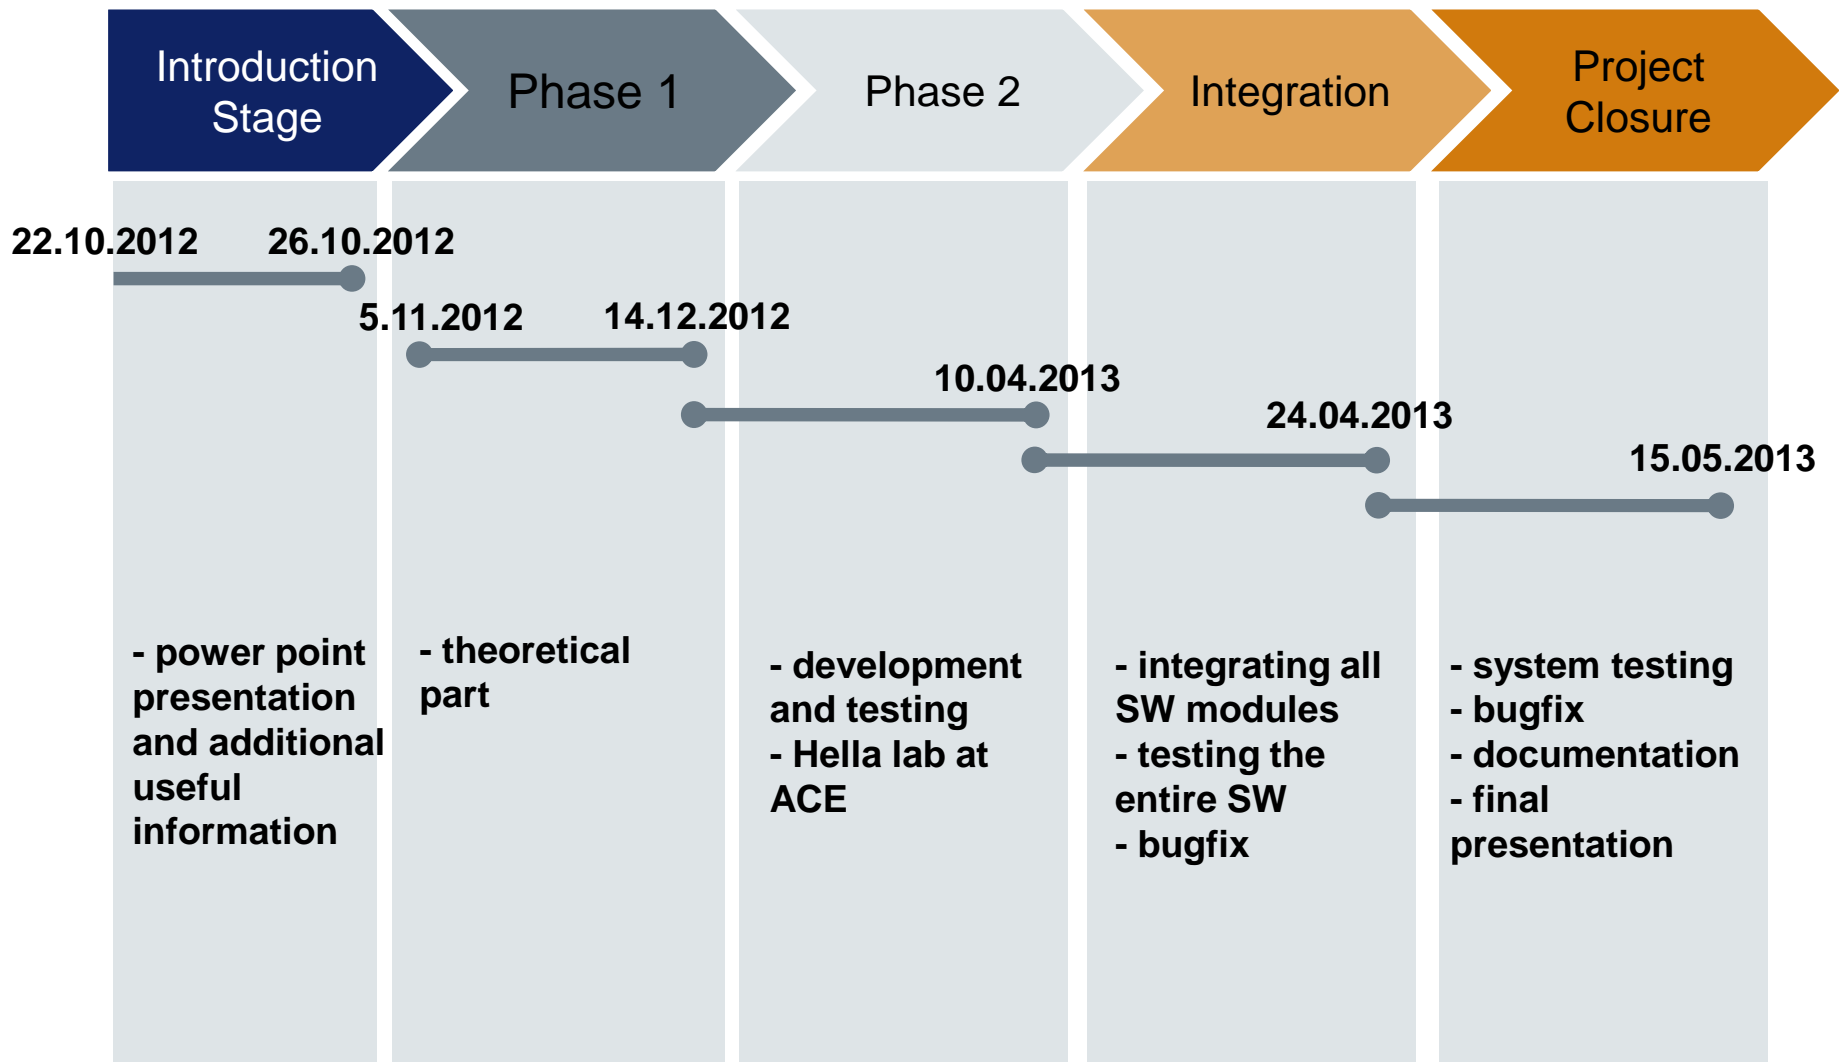

Hella Embedded Club at UCV “University Project” Evolution

Hella Embedded Club at UCV “University Project” Evolution

- 18 students enrolled
- 8 students reached the second phase
- 3 students hired

Hella Embedded Club at UCV

Hella Lab

Hella Embedded Club at UCV

What Is Hella Embedded Club

Hella Embedded Club at UCV University Project

REQUIREMENTS

PROJECT PLAN

SUPPORT

**DEVELOPMENT
AND
TESTING**

Hella Embedded Club at UCV University Project

Hella Embedded Club at UCV

University Project

Hella Embedded Club at UCV

University Project

Introduction Stage

25.10.2012

Room363
16:00