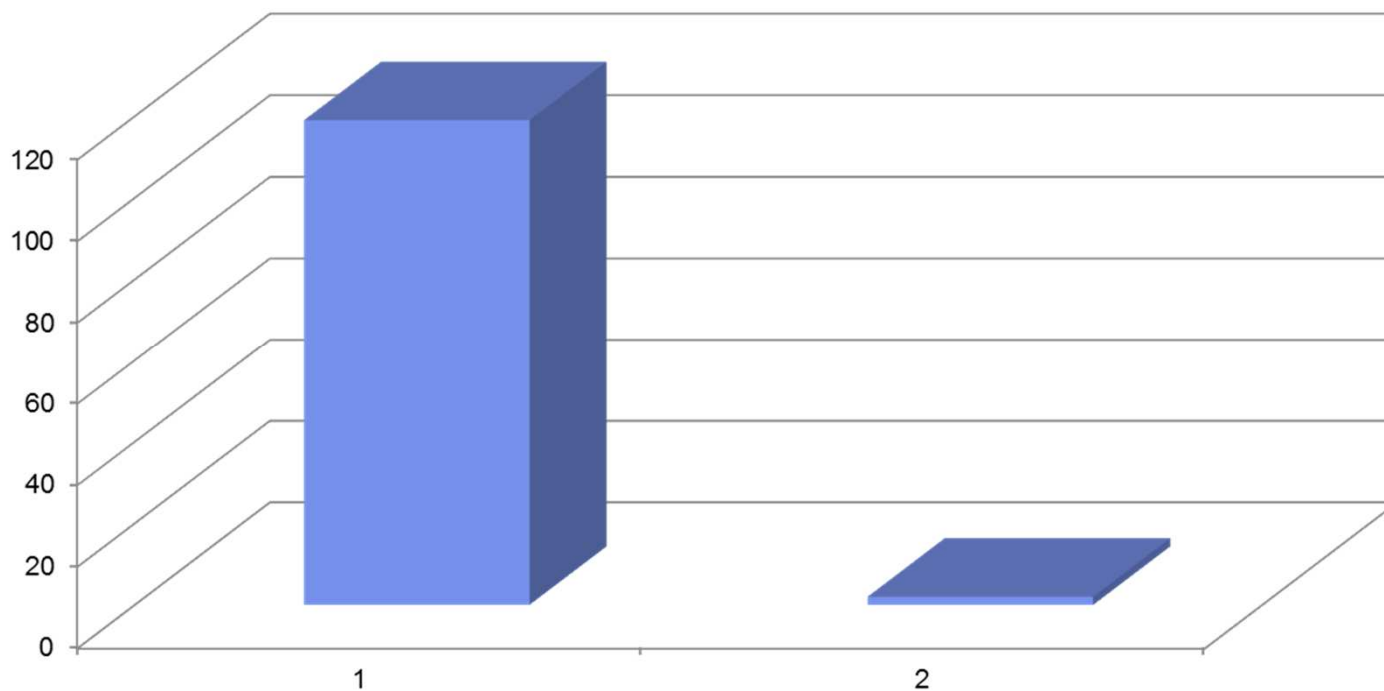

Hella Locations in Romania

Hella Embedded Club at UCV

Activities Overview

Hella Embedded Club at UCV Hiring Statistics

- Hella Craiova employees number: 121
 - 1. From **UCV**: 119 (98.35% !)
 - 2. From **other universities**: 2 (1.65% !)