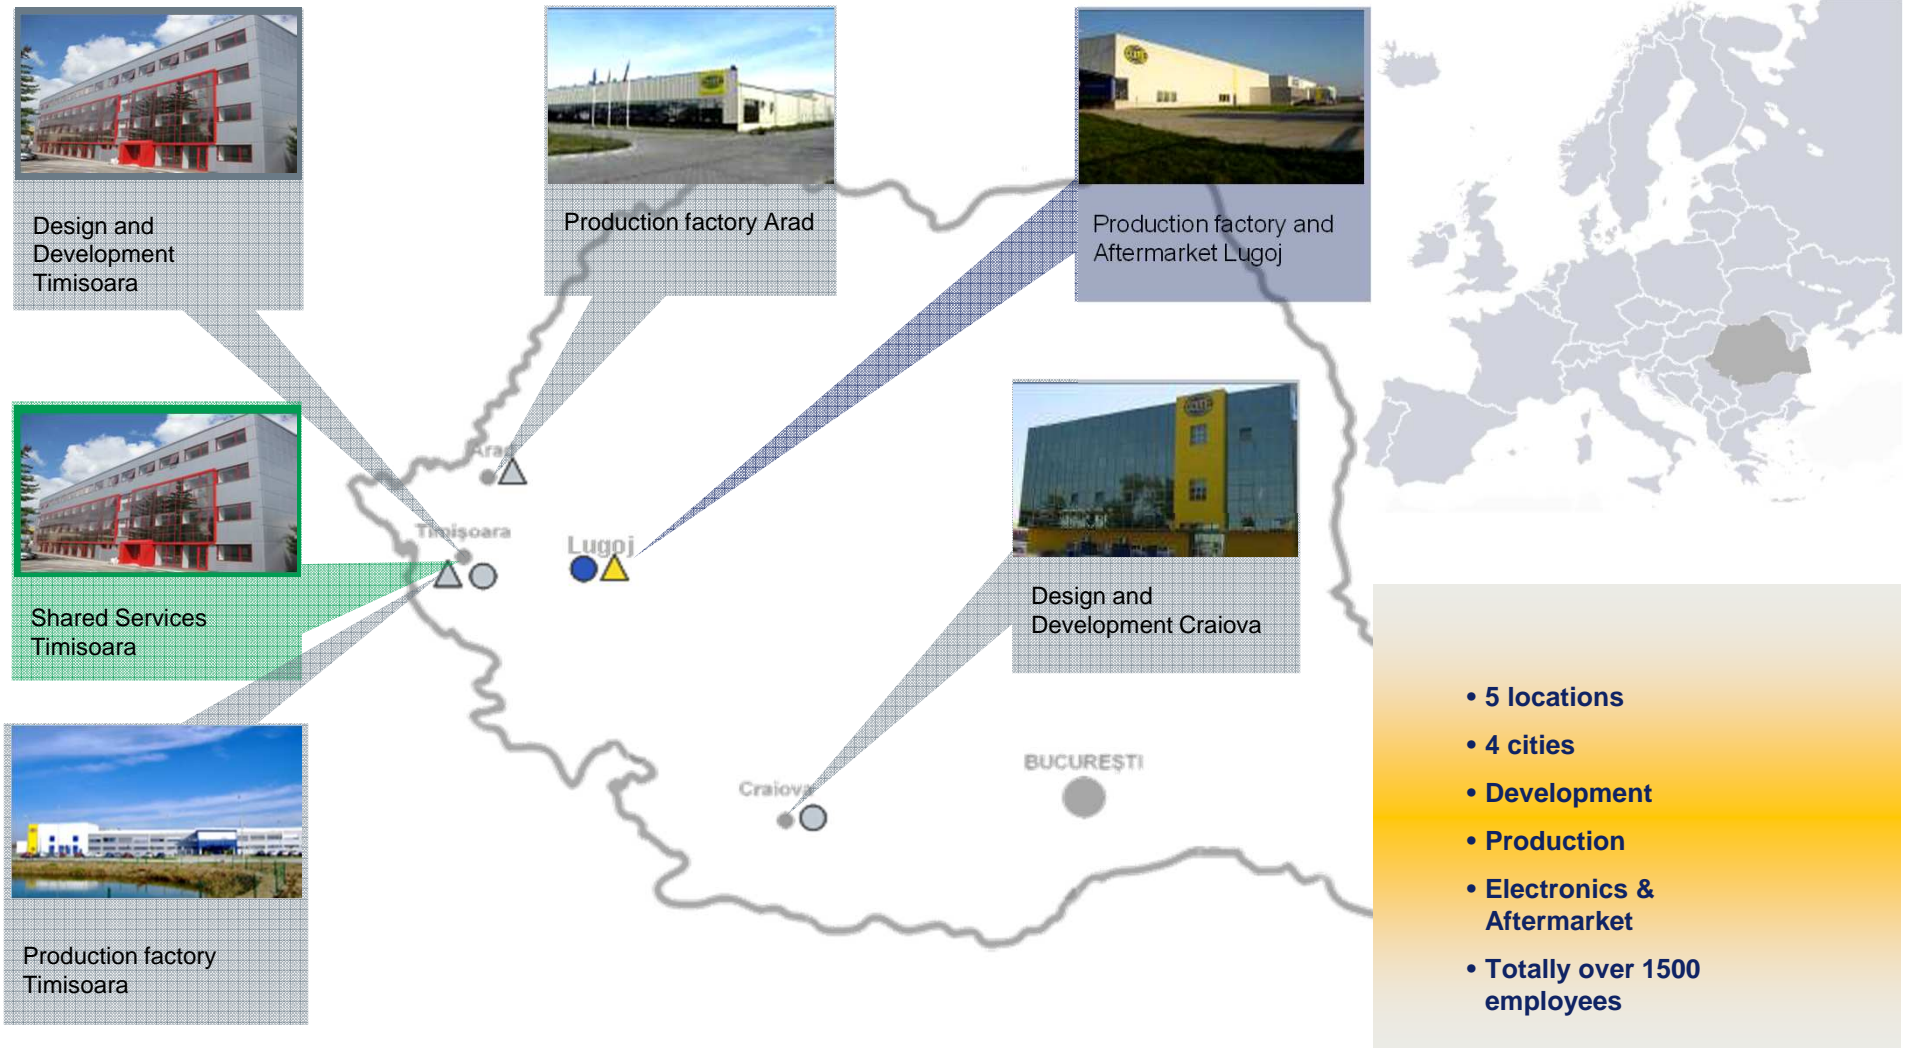

Hella Locations in Romania

Hella Embedded Club at UCV

Activities Overview

Hella Embedded Club at UCV Hiring Statistics

- Hella Craiova employees number: 121
 - 1. From **UCV**: 119 (98.35% !)
 - 2. From **other universities**: 2 (1.65% !)