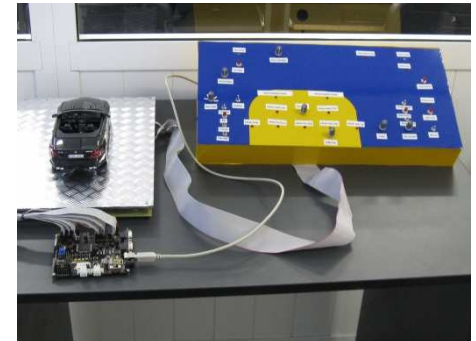

Hella Embedded Club at UCV “University Project” Evolution

Hella Embedded Club at UCV “University Project” Evolution

- 18 students enrolled
- 8 students reached the second phase
- 3 students hired

Hella Embedded Club at UCV

Hella Lab

Hella Embedded Club at UCV

What Is Hella Embedded Club

Hella Embedded Club at UCV University Project

REQUIREMENTS

PROJECT PLAN

SUPPORT

**DEVELOPMENT
AND
TESTING**