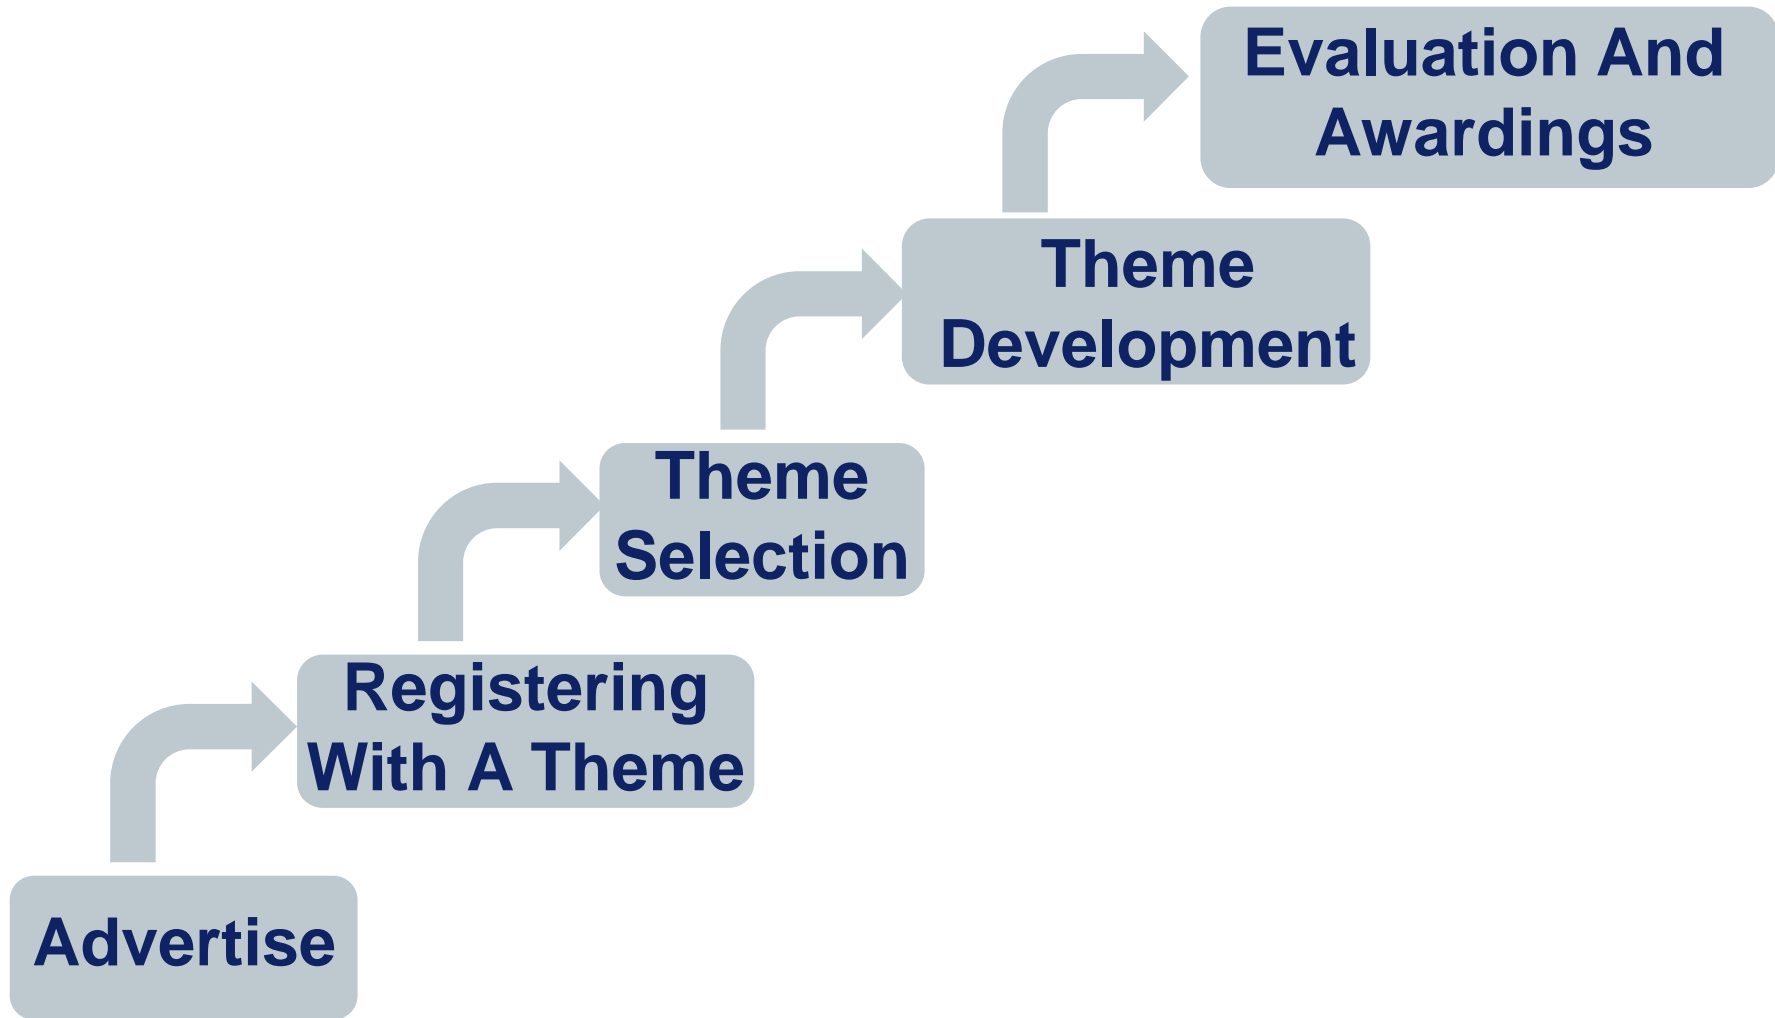

Hella Embedded Club at UCV University Project

Hella Embedded Club at UCV

University Project

Hella Embedded Club at UCV

University Project

Introduction Stage

25.10.2012

Room363
16:00

- **information and processes used during project's development**
- **enrollment**

Hella Embedded Club at UCV Practice

Hella Embedded Club at UCV Practice

Hella Embedded Club at UCV

Hella Contest

Hella Embedded Club at UCV